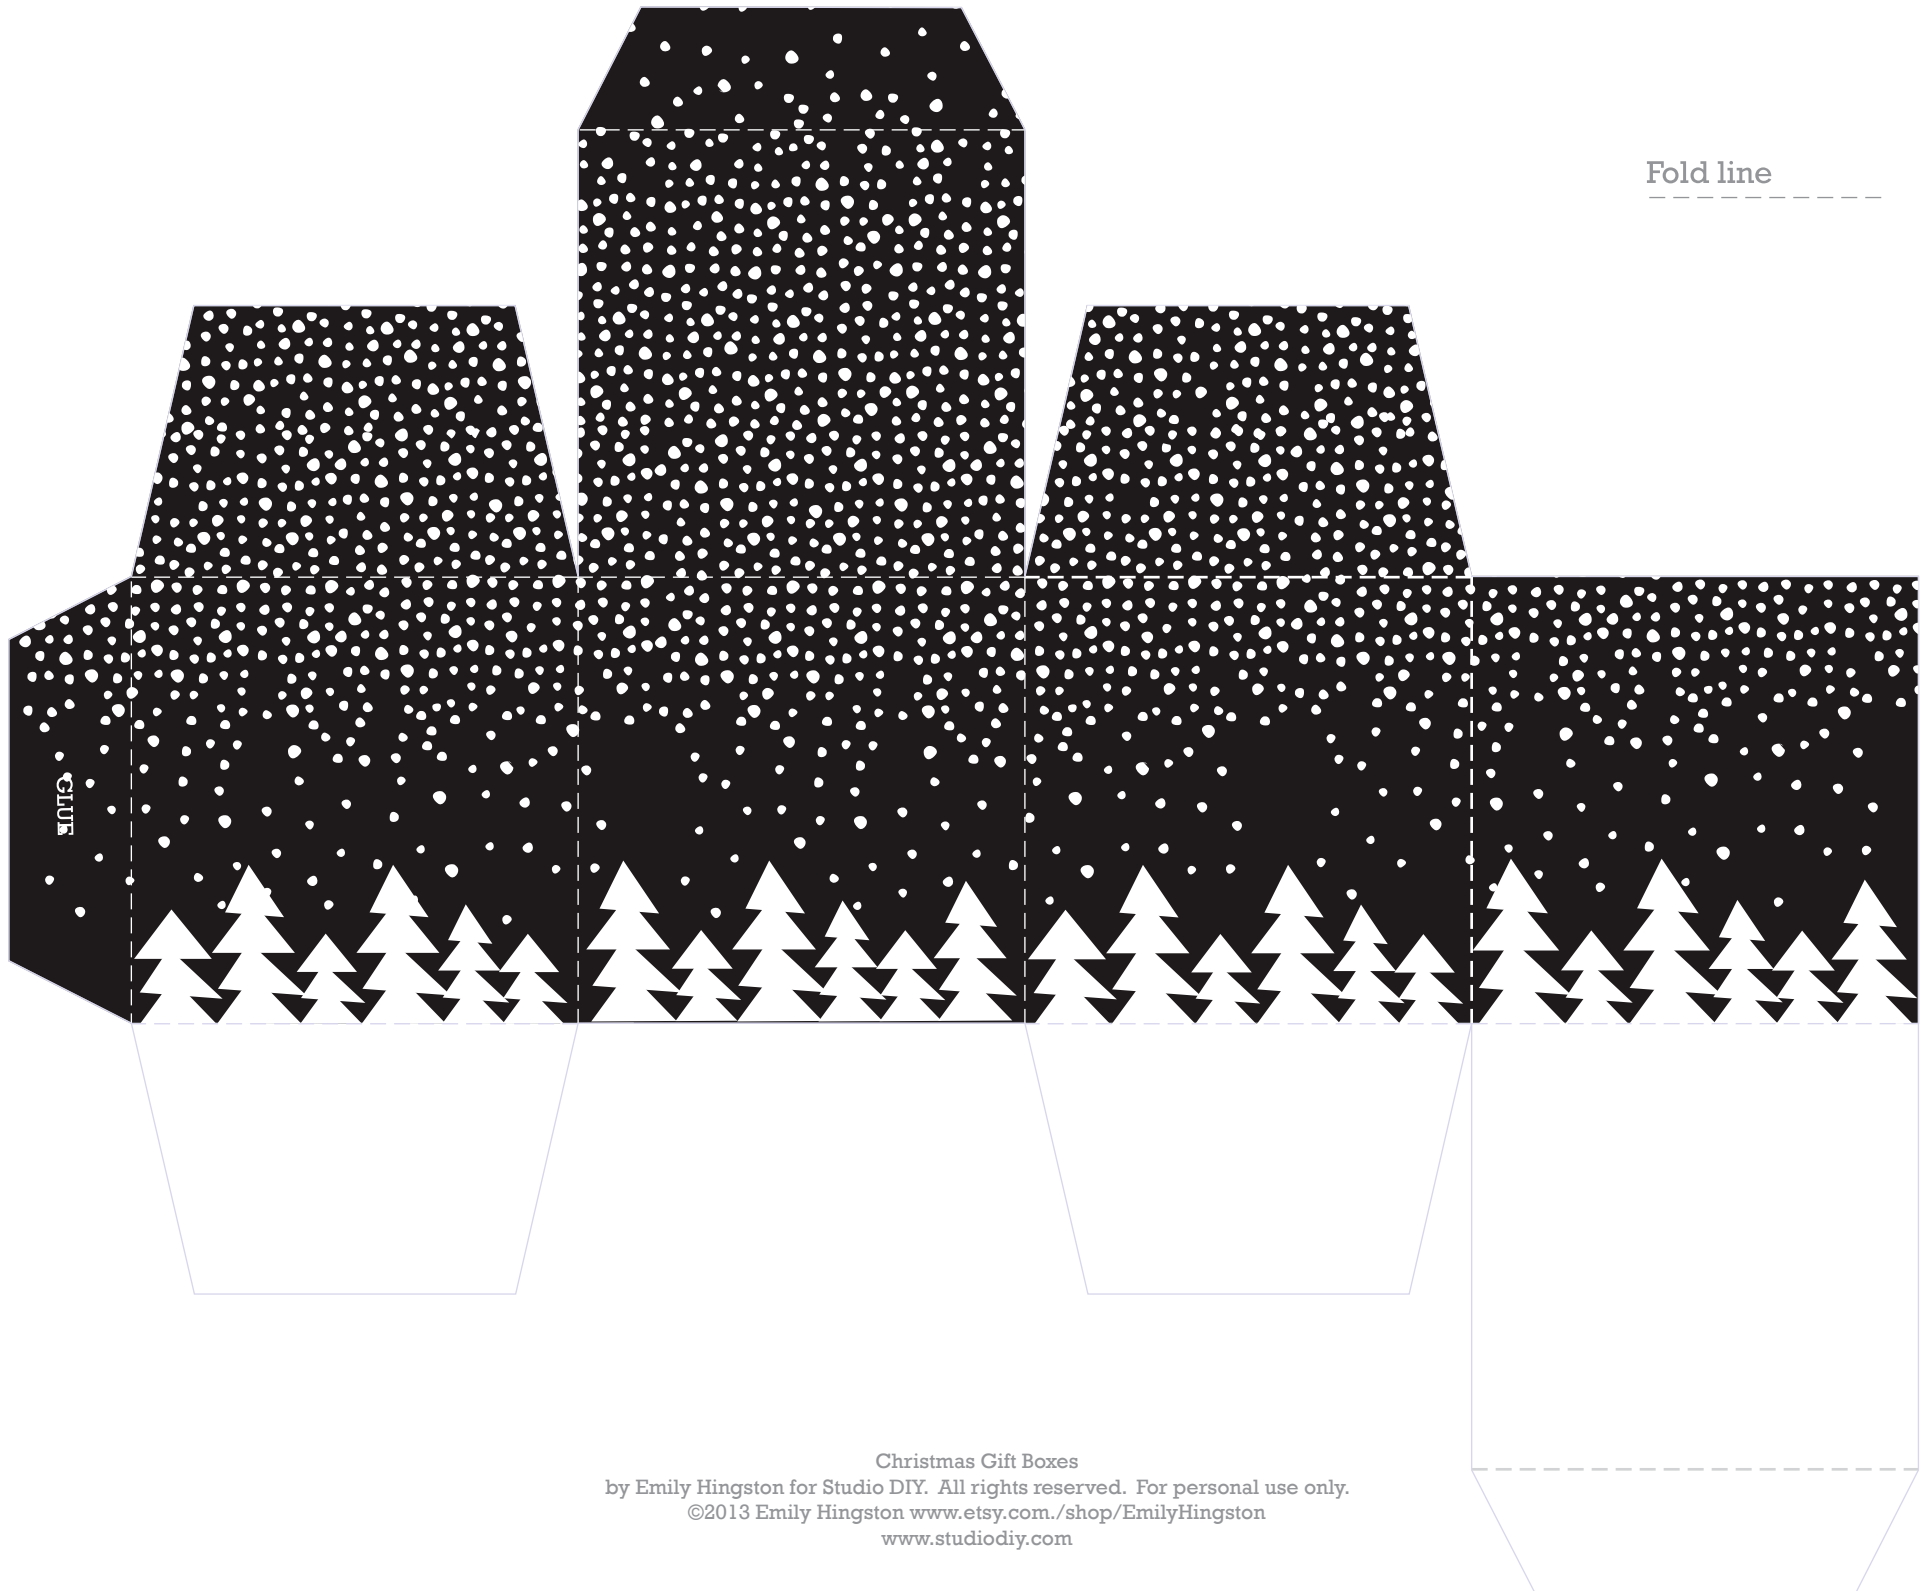

Fold line

Fold line

GLUE

Christmas Gift Boxes
by Emily Hingston for Studio DIY. All rights reserved. For personal use only.
©2013 Emily Hingston www.etsy.com/shop/EmilyHingston
www.studiodiy.com